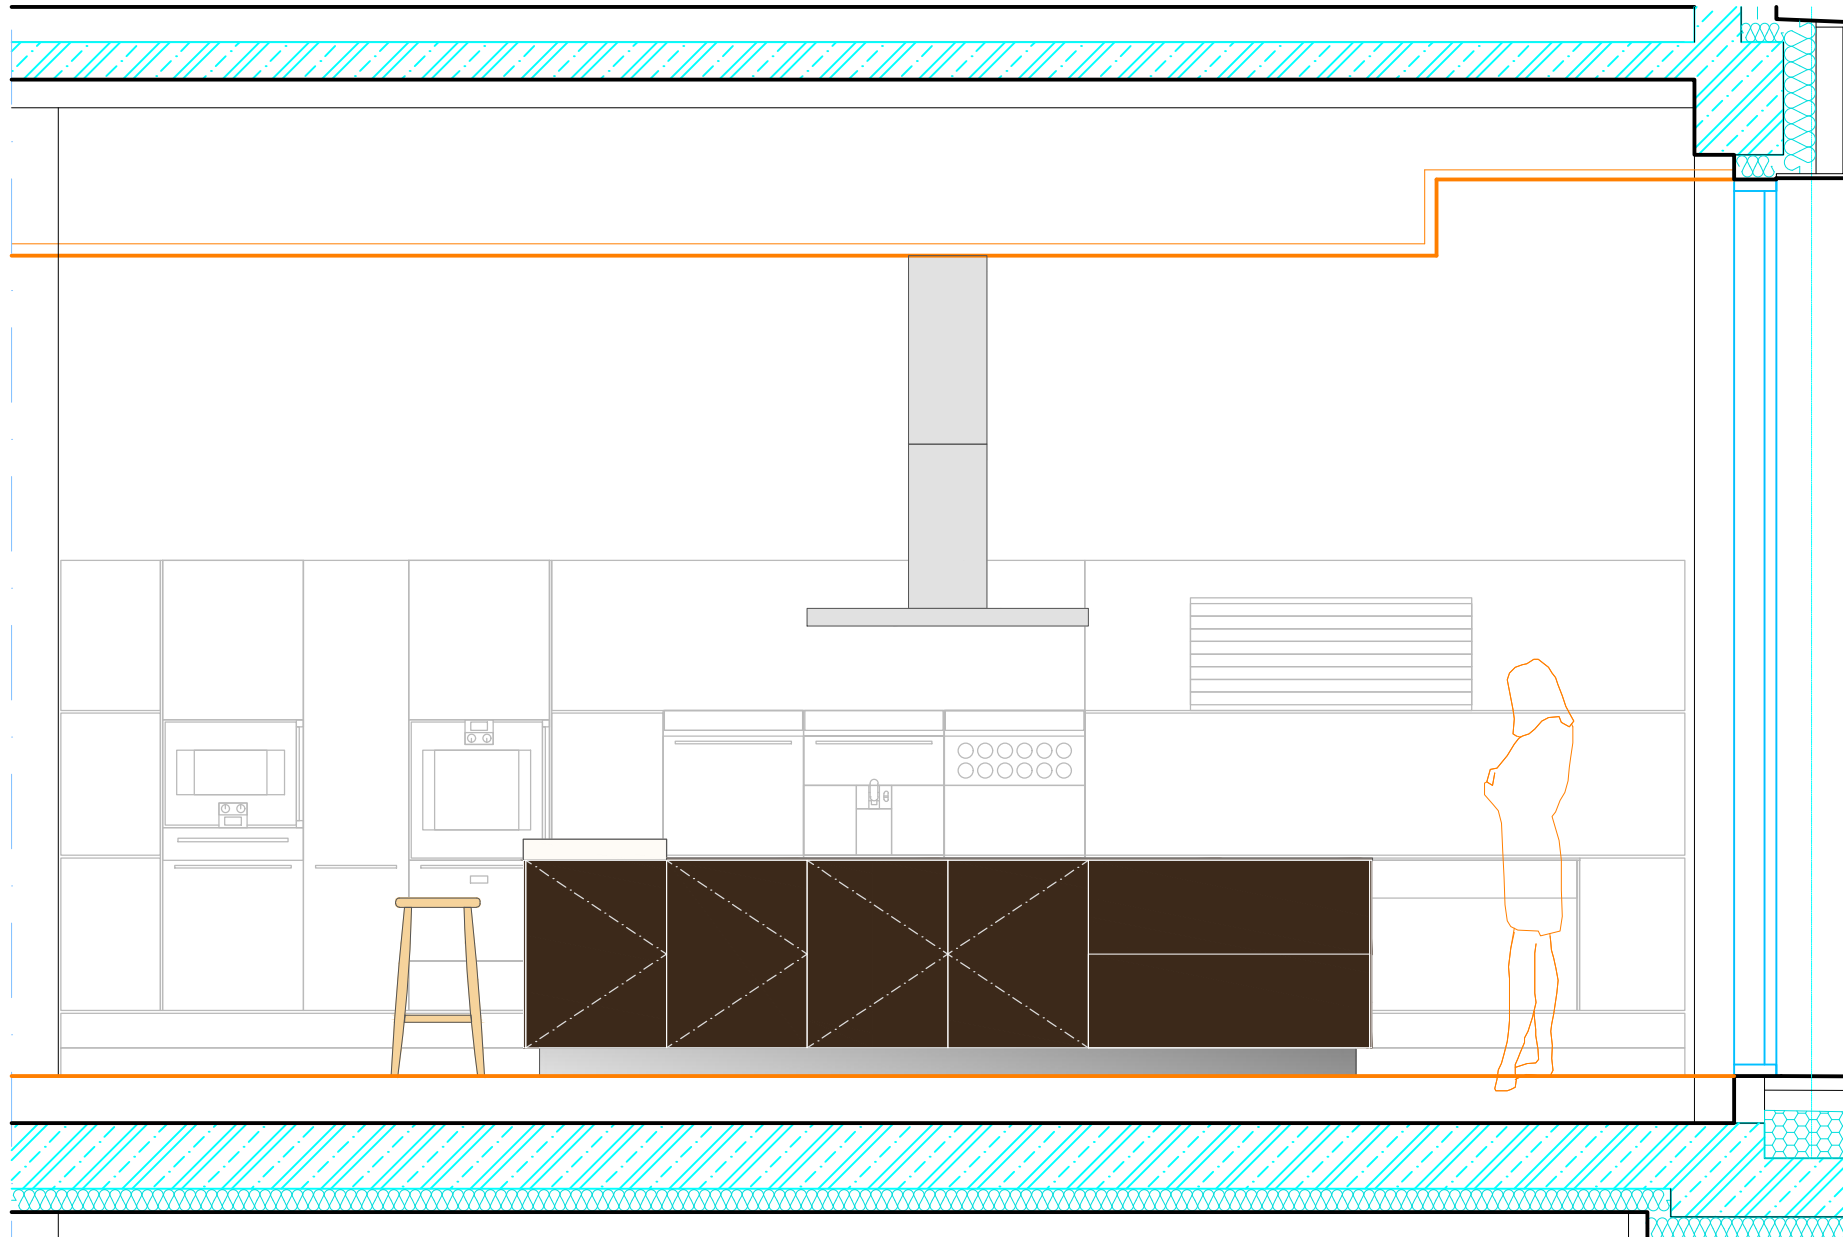

Elevation D