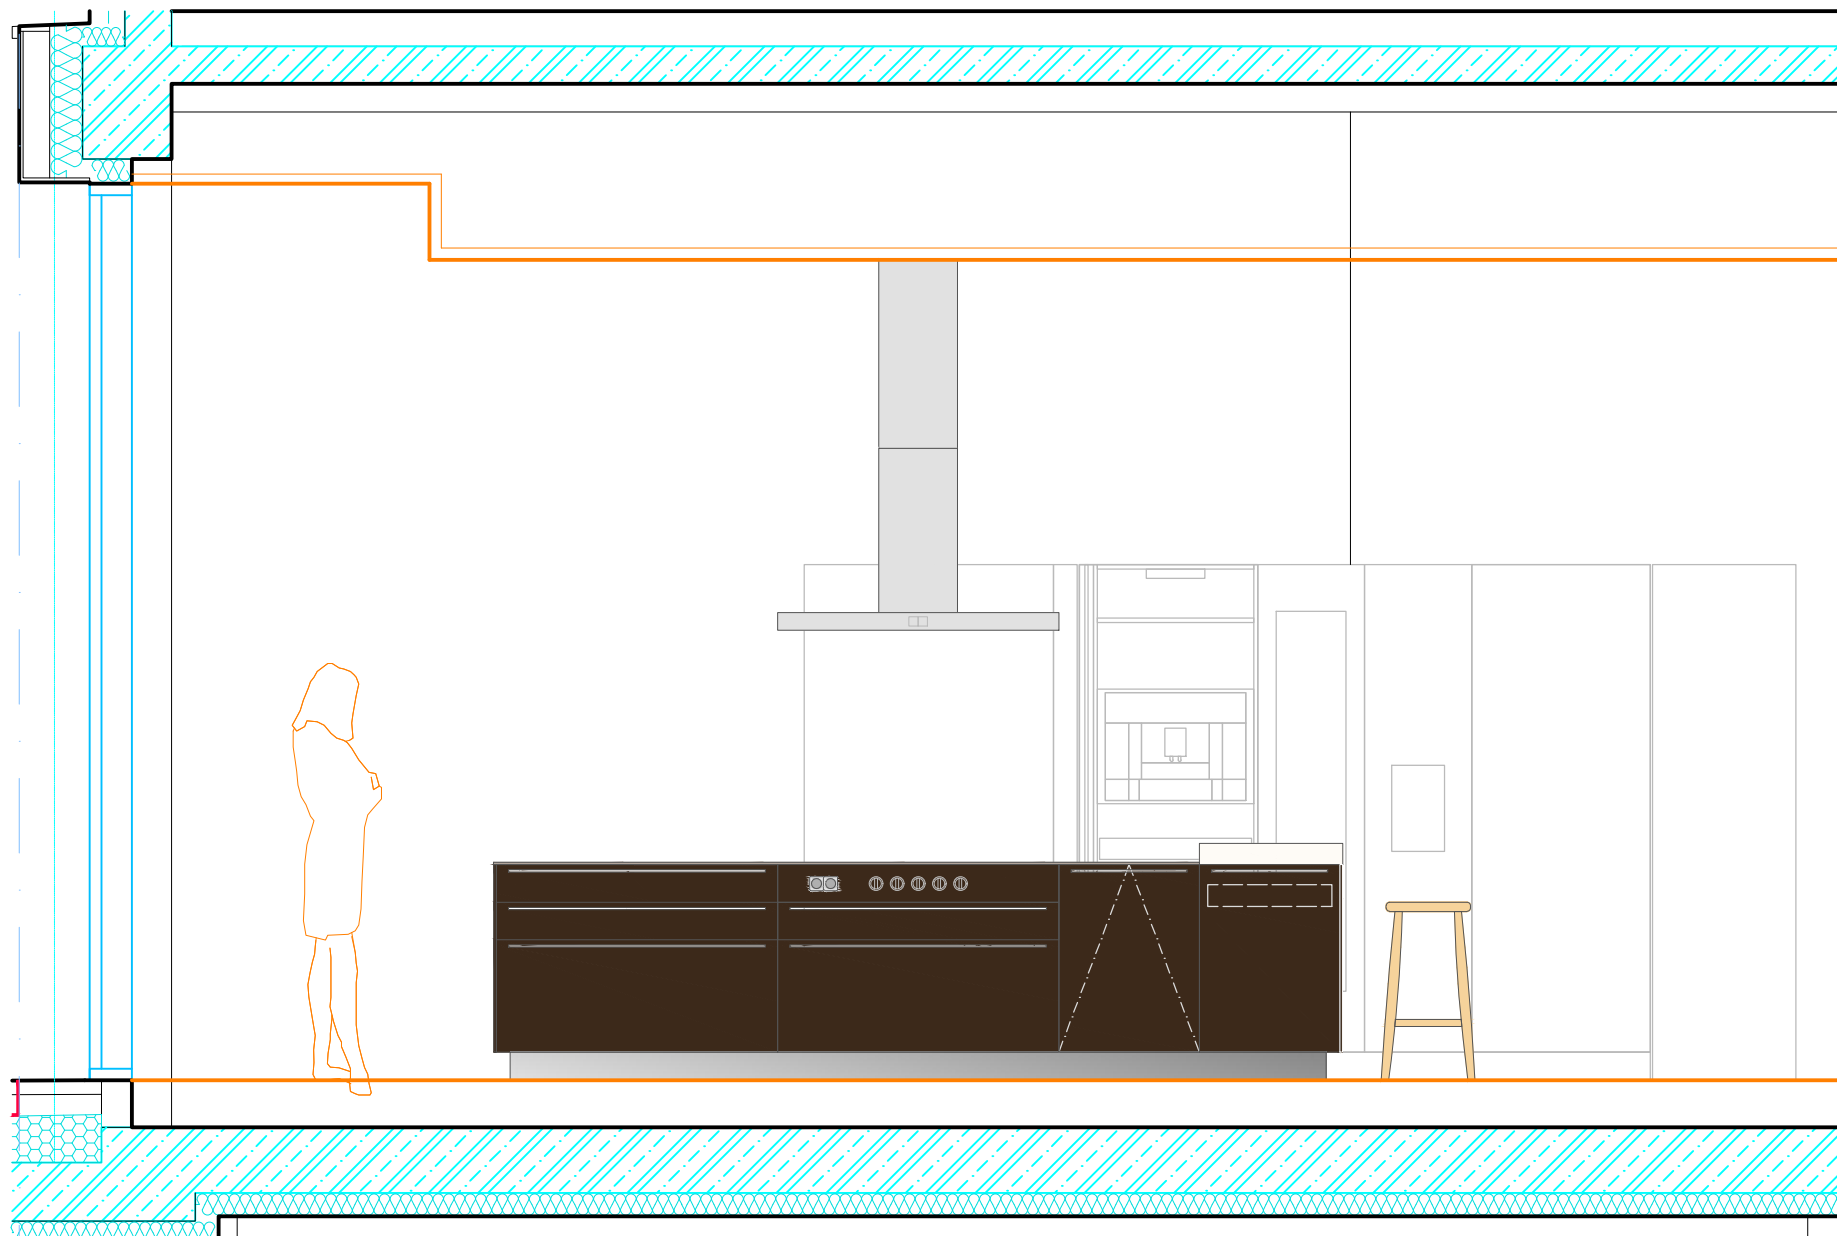

SURFACES TREATMENT

Front Aluminium bronze ■
A3A37

Plinth panel Stainless steel ■
CN39

Bar stool ??

OBJECT 5

ROHAN
new bulthaup showroom
PRAGUE

Elevation C

bulthaup Studio Prague