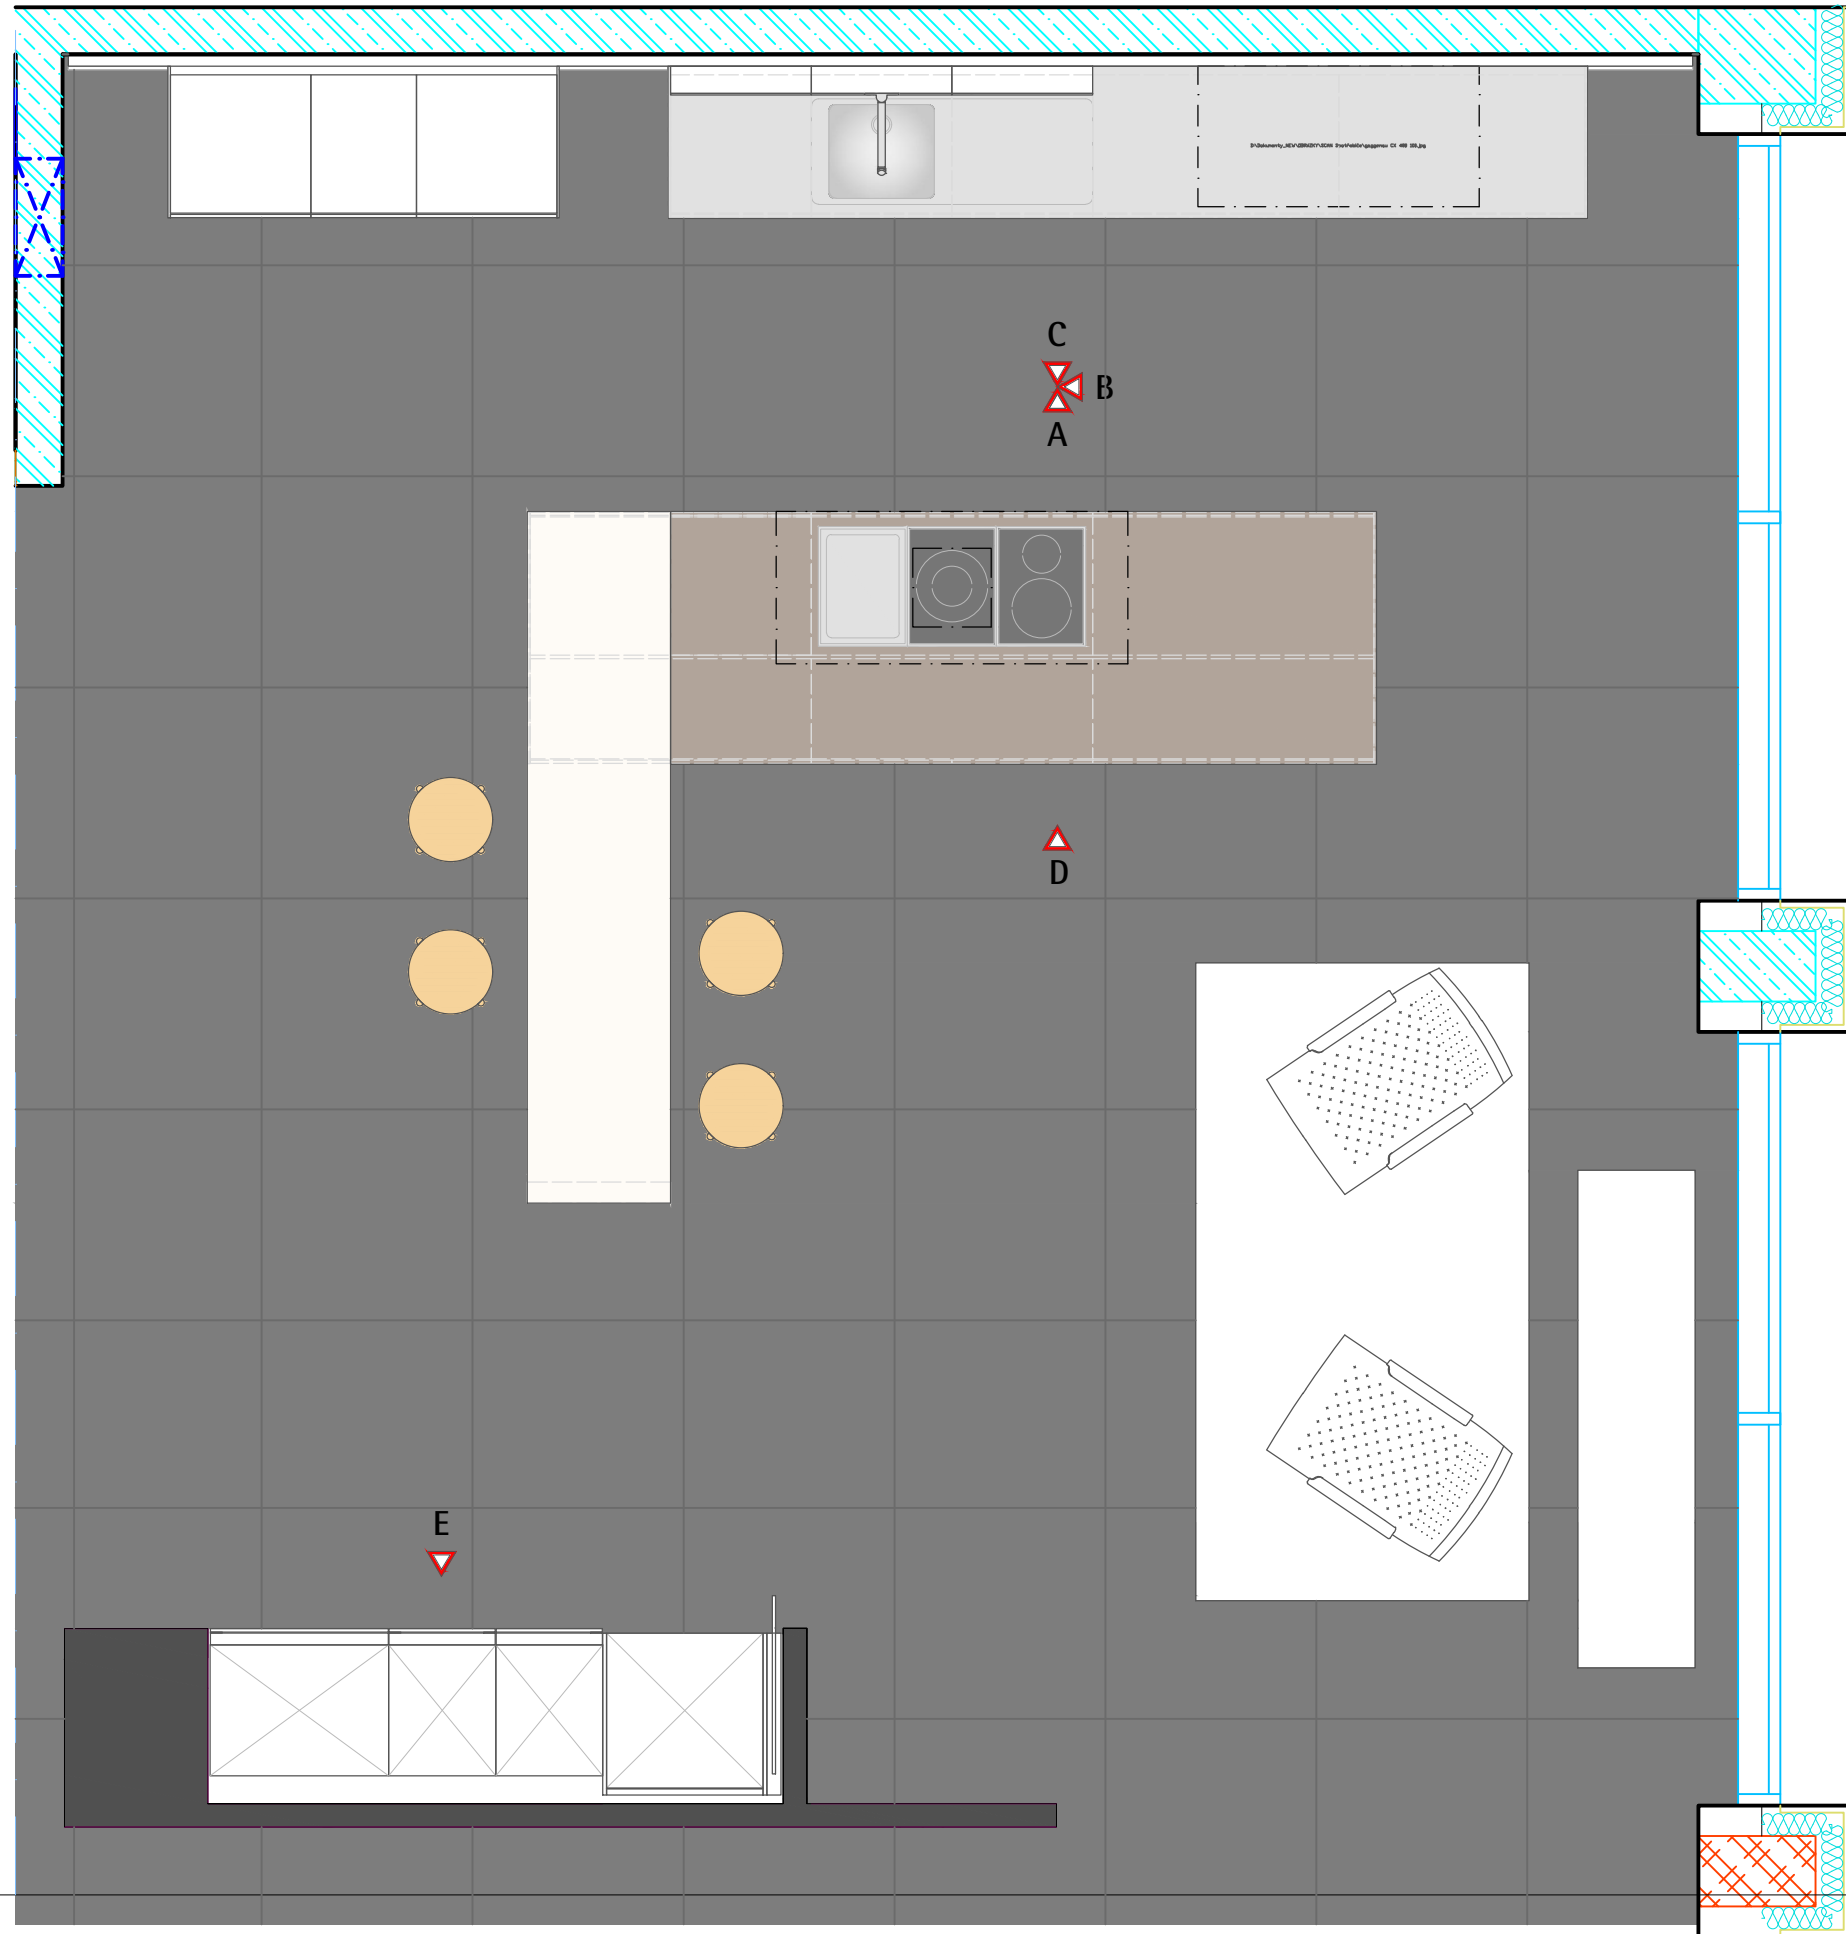

MODEL : b3 / 81 + b3 / 83 + b3s

SURFACES TREATMENT

Front Oak, structure
 EIVS 84
 black-grey
 dull mat
Bartop Oak, structure
 E2FL 79
 white dull mat

OBJECT 5

ROHAN
new bulthaup showroom
PRAGUE

bulthaup Studio Prague