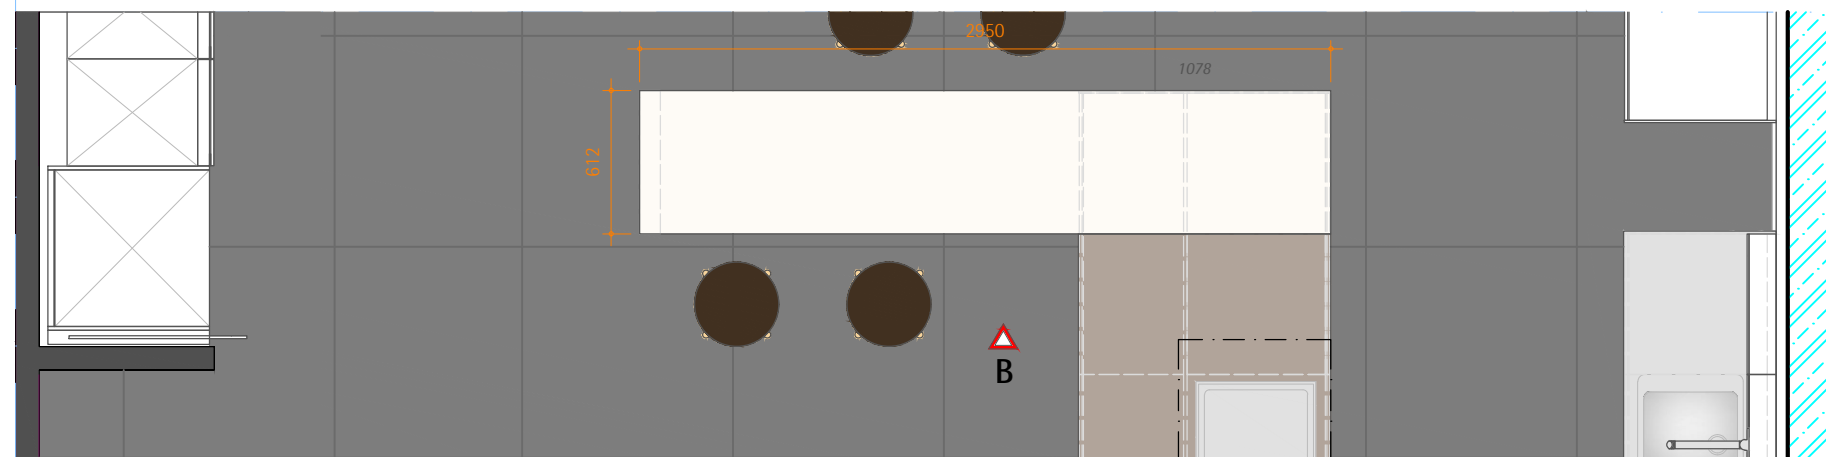

bulthaup Studio Prague

Ke Kapslovně 3
130 00 Praha 3
Czech Republic
Tel. + 420 271 770 000
studiopraha@bulthaup.cz
jan.prokop@bulthaup.cz

MODEL : b3 / 81 + b3 / 83 + b3s

SURFACES TREATMENT

Front   Oak, structure
              EIVS 84
              black-grey
              dull mat
Bartop   Oak, structure
              E2FL 79
              white dull mat

OBJECT 5

ROHAN
new bulthaup showroom
PRAGUE