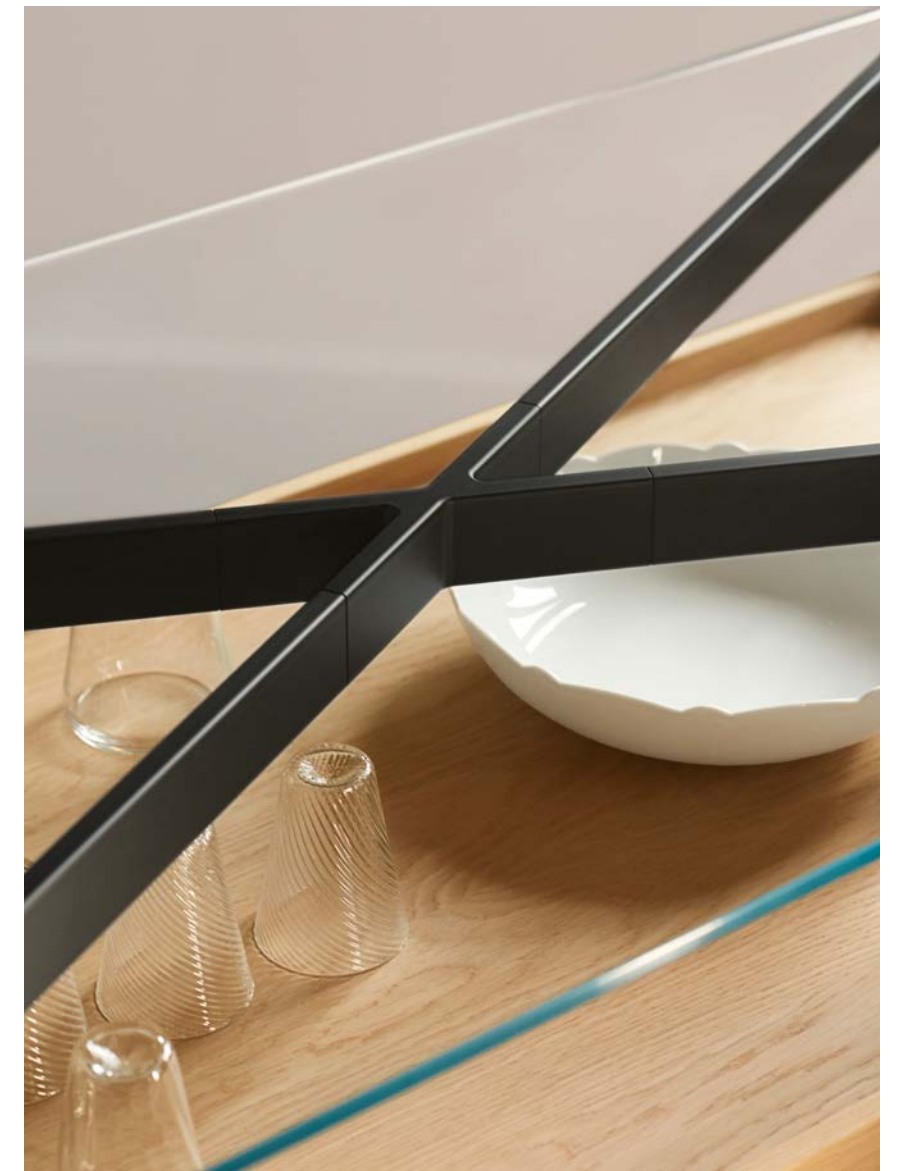

Outstanding resilience and secure anchoring

Every material tells its own story. Stainless steel and cast iron tell a story of technical and functional requirements. The enameled cast metal grid with its robust heat-resistant bars ensures stability thanks to its weight. It is therefore also ideal for the b Solitaire with wooden top. Yet first and foremost, steel also tells your very own story. The blasted stainless steel top with its satin surface develops an unmistakable patina over time, in accordance with its use. An expression of life; as individual as people.

it's about
here and now

bulthaup

This moment keeps
coming back

bulthaup b Solitaire gives you scope for changes yet fits in with your living space like a well-loved personal belonging. It joins you on your journey and grows with you. At the heart of it is the crossed frame, made from aluminum and designed to provide space for the smaller and not-so-small ideas in life. Be inspired by the moments and passion that life brings and create your very own b Solitaire.

Harmonious base

A solid foundation is the basis for each construction; an open, matt-black, deep-anodized aluminum frame provides the base for the bulthaup b Solitaire. It is designed to cast everyday objects as well as precious mementos in a wonderful light. Combined with surfaces made from cold-rolled stainless steel, transparent glass or solid oak, your b Solitaire becomes a lifelong companion that loses none of its practicality even after years of intensive use.