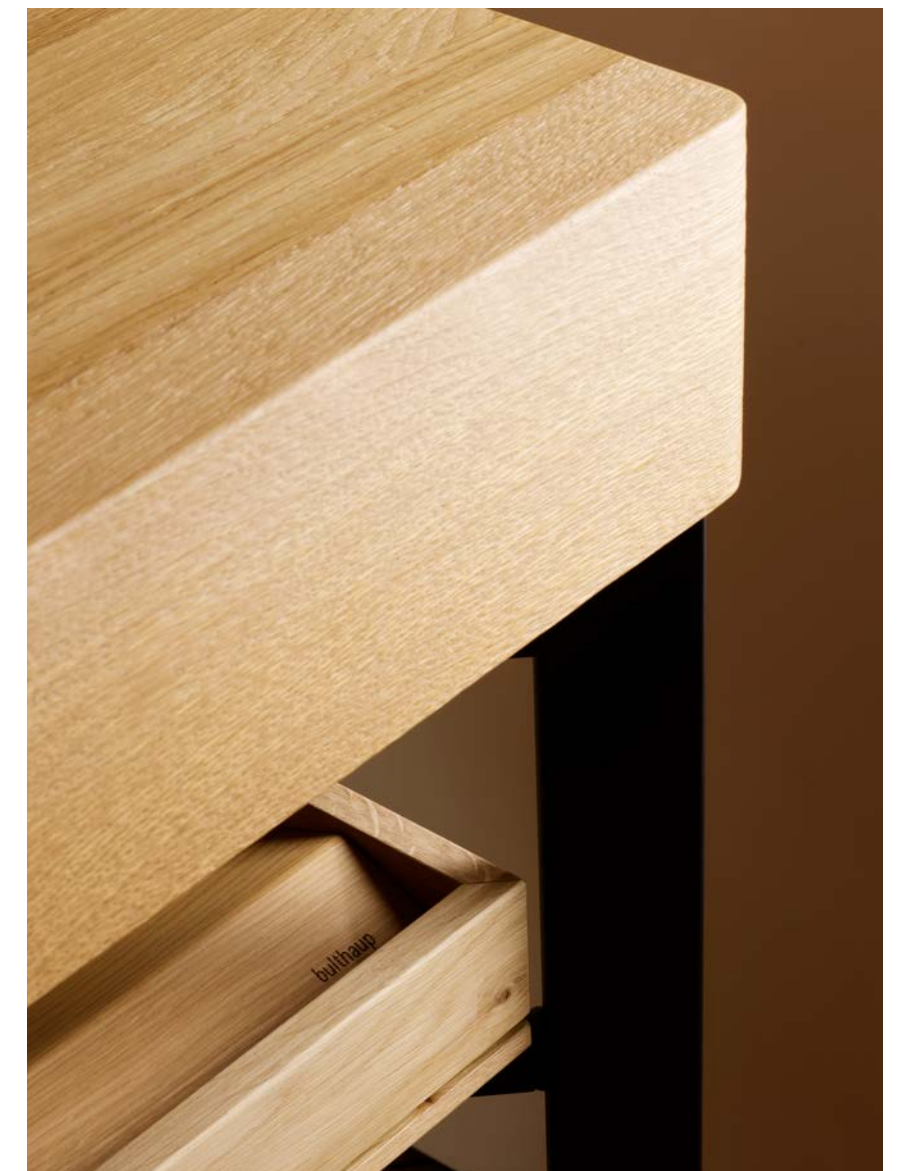

Outstanding resilience and secure anchoring

Every material tells its own story. Stainless steel and cast iron tell a story of technical and functional requirements. The enameled cast metal grid with its robust heat-resistant bars ensures stability thanks to its weight. It is therefore also ideal for the b Solitaire with wooden top. Yet first and foremost, steel also tells your very own story. The blasted stainless steel top with its satin surface develops an unmistakable patina over time, in accordance with its use. An expression of life; as individual as people.

Harmonious base

A solid foundation is the basis for each construction; an open, matt-black, deep-anodized aluminum frame provides the base for the bulthaup b Solitaire. It is designed to cast everyday objects as well as precious mementos in a wonderful light. Combined with surfaces made from cold-rolled stainless steel, transparent glass or solid oak, your b Solitaire becomes a lifelong companion that loses none of its practicality even after years of intensive use.