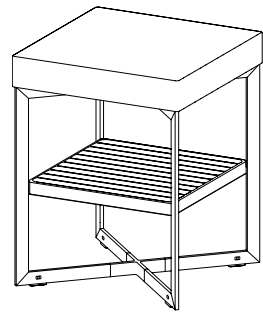

The bulthaup b Solitaires can be used from all sides. Thanks to free-standing positioning in the room, the b Solitaires overcome barriers and develop new living spaces. Thanks to their lightweight and transparent appearance, they also act as elements that can divide or connect spaces. The simplistic yet precious aura of the matt-black aluminum allows you to combine the b Solitaires perfectly with existing furniture. This results in freedom to create your world in your own personal style.