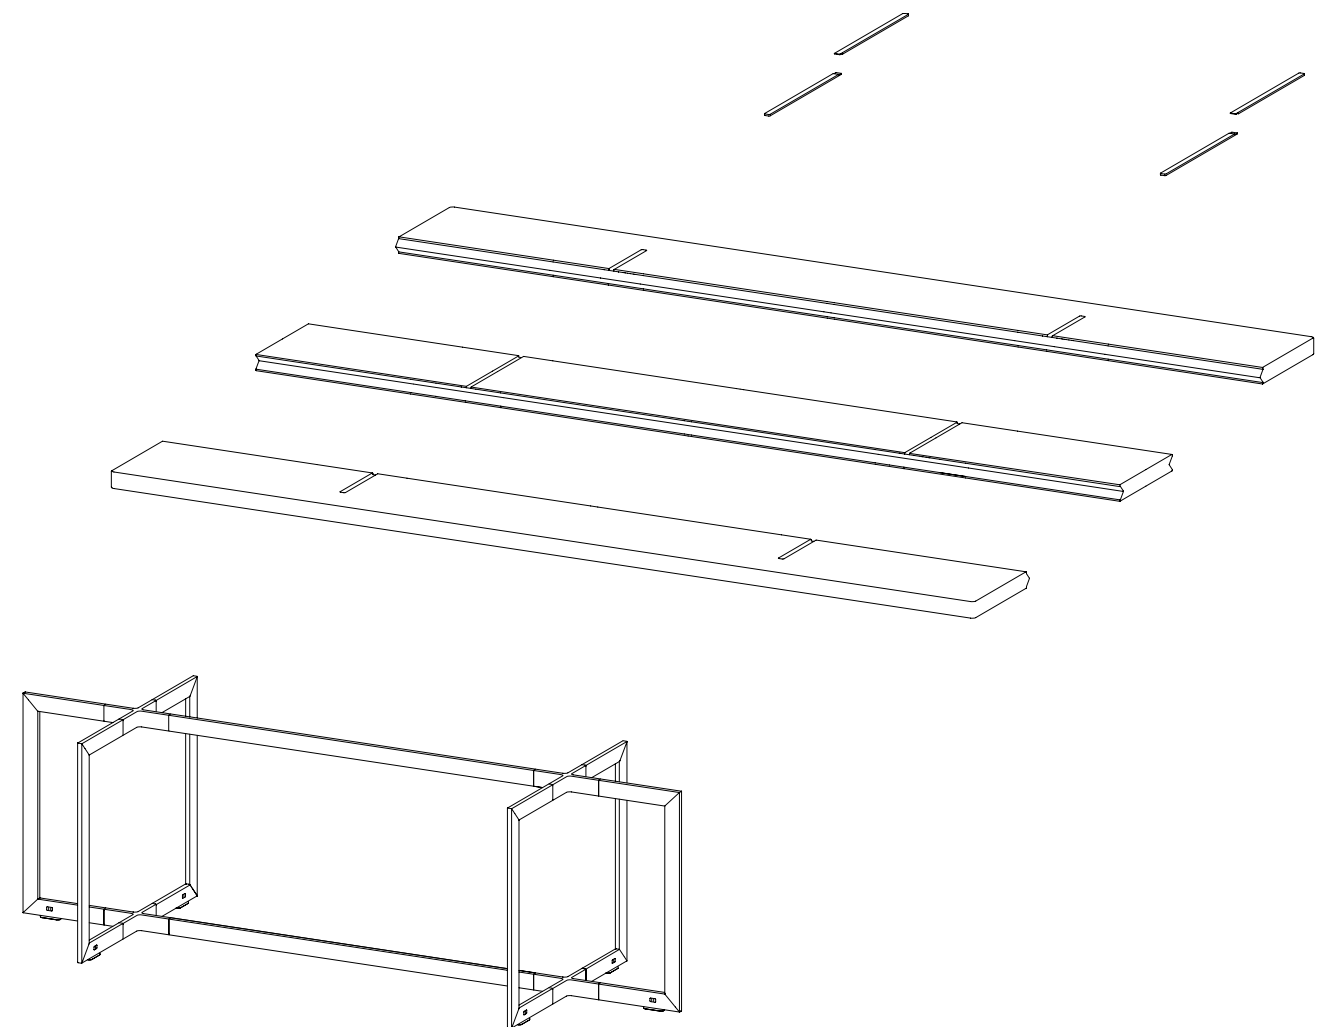

The table is the heart and soul of our lives and the core of the bulthaup b Solitaire. In the emotional center of the room, it sets the stage for unforgettable moments. The b Solitaire table represents the shared experiences, the moments with family and friends, that stay with us all our lives. The table is built using traditional craftsman methods. We chose solid oak wood for the table top specifically for its natural and intrinsically harmonious overall appearance. It rests on the matt-black, deep-anodized aluminum frame. The two black stay bolts in the table top continue the design of the aluminum frame and connect the table frame and the top. In terms of their function, they offset the natural wood tension and are visually striking.