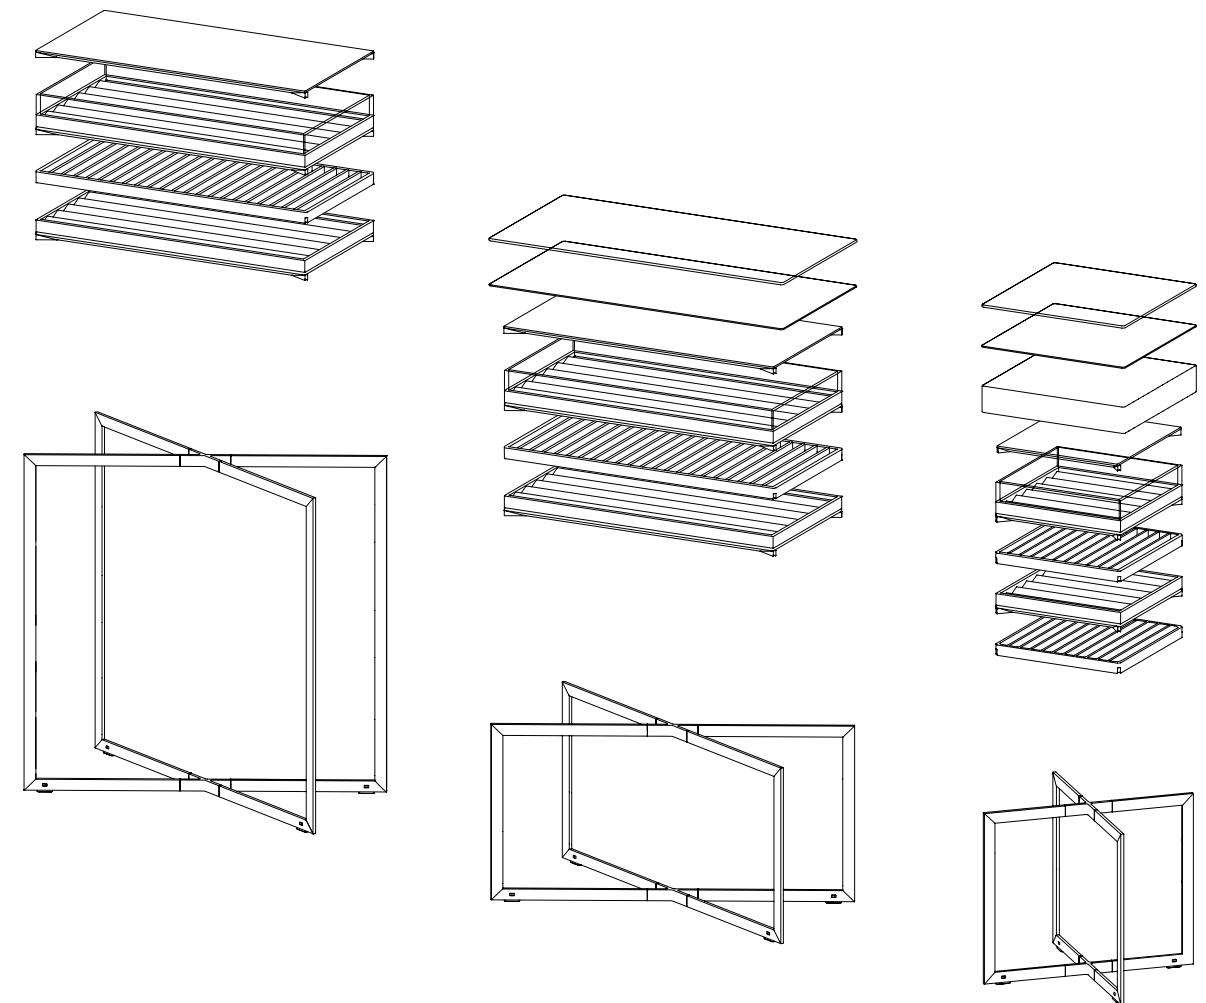

The aluminum frame serves as the platform for a wide array of equipment options, allowing the bulthaup b Solitaire to be configured according to individual needs. The equipment options include tops made from solid oak, stainless steel and glass. Shelves, pull-out trays, with and without glass tops, grids made from oak and anthracite-colored enameled cast steel, perfectly integrated cowhide inlays, and prisms in wood, give you a wide variety of functional and design possibilities.