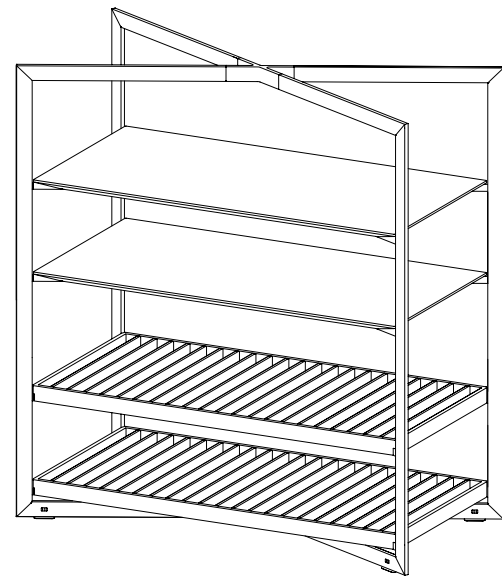

The bulthaup b Solitaires can be used from all sides. Thanks to free-standing positioning in the room, the b Solitaires overcome barriers and develop new living spaces. Thanks to their lightweight and transparent appearance, they also act as elements that can divide or connect spaces. The simplistic yet precious aura of the matt-black aluminum allows you to combine the b Solitaires perfectly with existing furniture. This results in freedom to create your world in your own personal style.