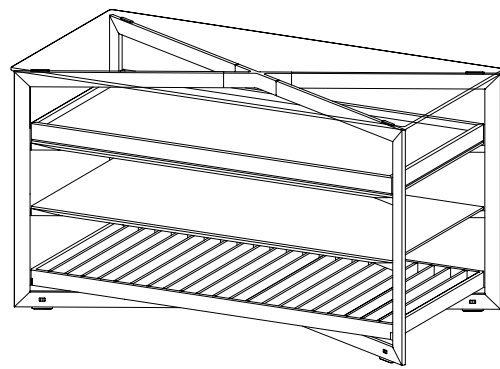

The bulthaup b Solitaires can be used from all sides. Thanks to free-standing positioning in the room, the b Solitaires overcome barriers and develop new living spaces. Thanks to their lightweight and transparent appearance, they also act as elements that can divide or connect spaces. The simplistic yet precious aura of the matt-black aluminum allows you to combine the b Solitaires perfectly with existing furniture. This results in freedom to create your world in your own personal style.