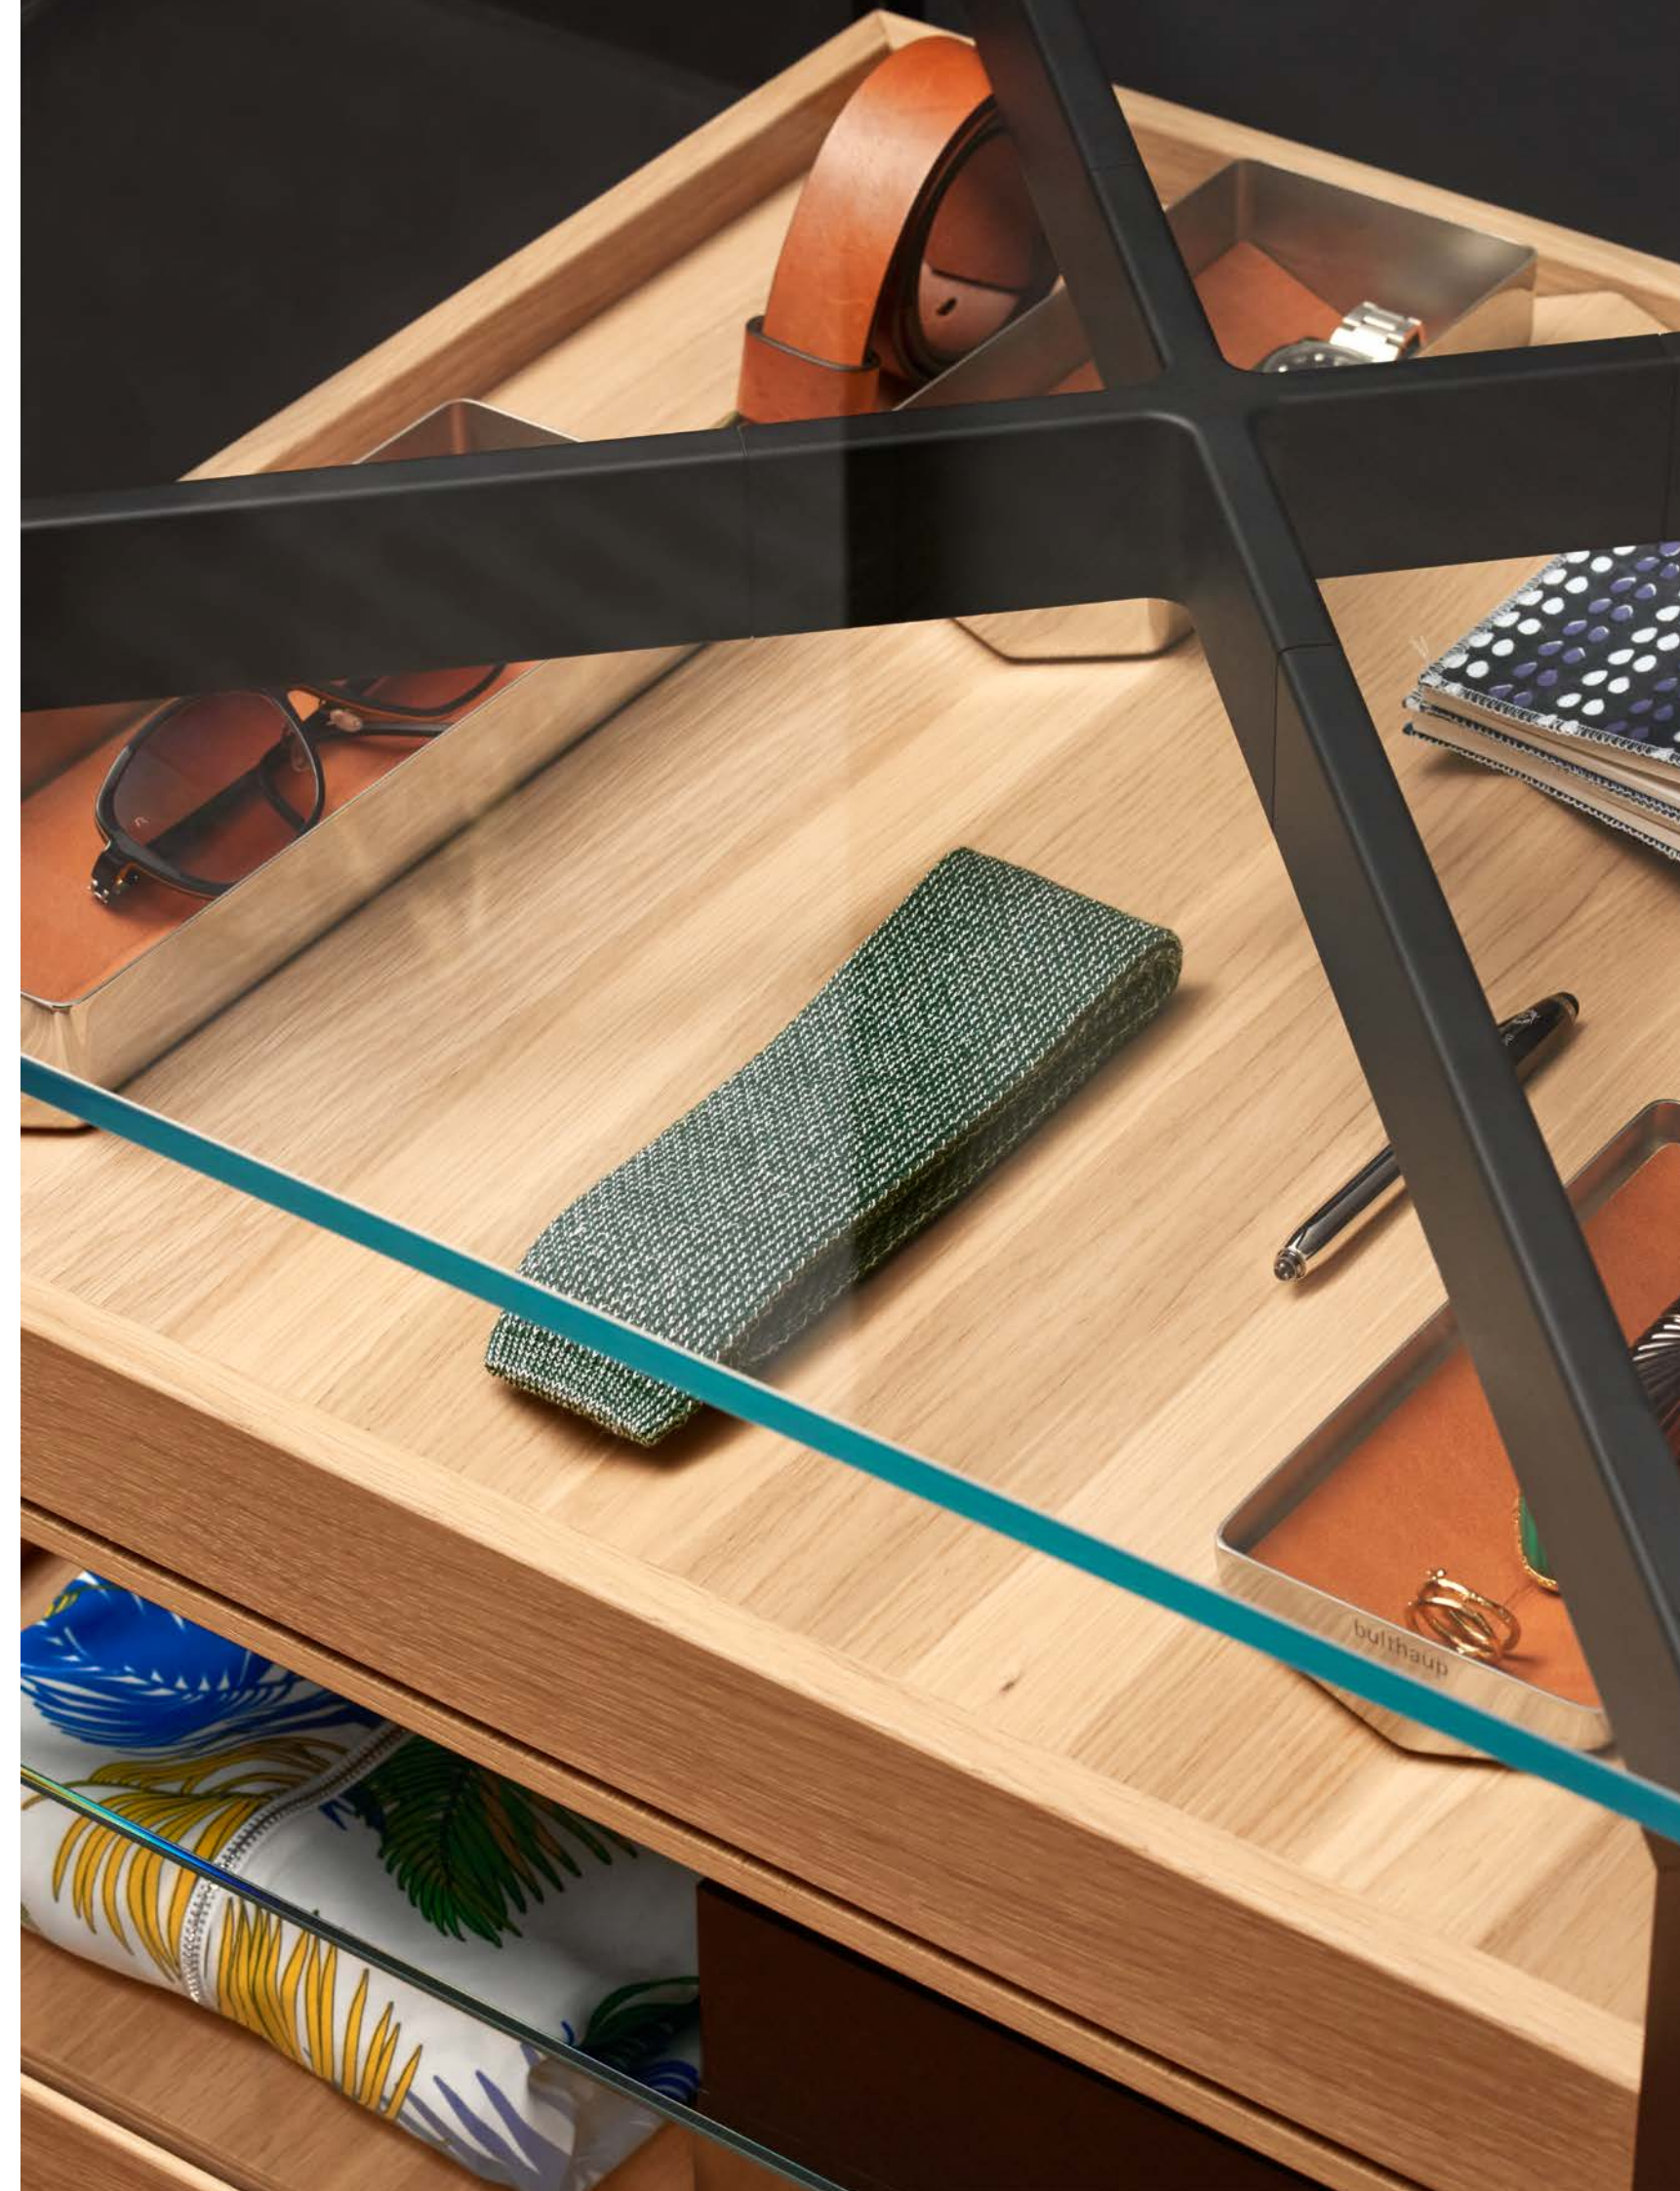

Transparent elegance

Glass displays without concealing. Glass protects without giving anything away. The combination of superb transparency and robust elegance makes glass a valuable element of your bulthaup b Solitaire. Just like a gemstone, the glass that has been crafted and polished with maximum precision shimmers in the light and gives the room a subtle glow. Showcase your collections or everyday essentials and allow your bulthaup b Solitaire to tell the stories you want.